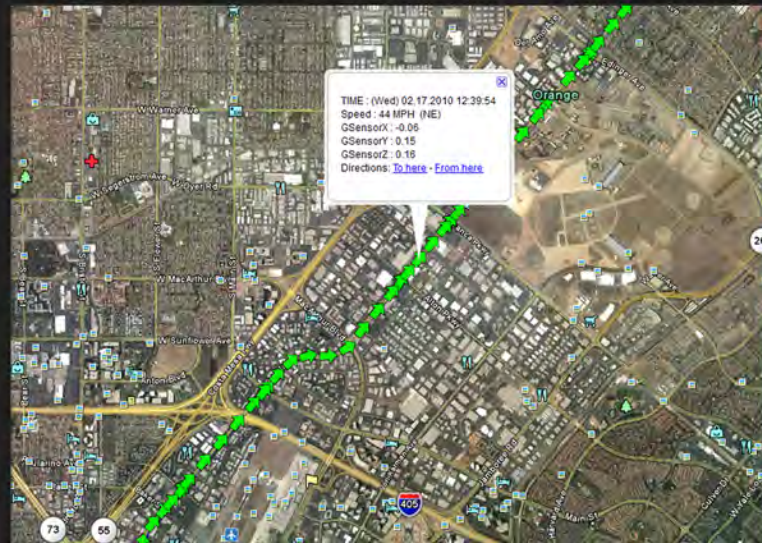

Ideal for Fleets, Law Enforcement and Security for tracking vehicles and providing evidence for incidents

Video analysis software

Route and location with Google earth™

“Motiontrak has reduced speeding and unsafe driving by our employees. We even found one of our drivers making unauthorized stops. The data and video have been tremendous for us.”

Able to see route and driving habits of the vehicle through shocks, vibrations, speed, and location

Integrated with Google maps™ for GPS Location

Software works Google maps™ for vehicle movement overview